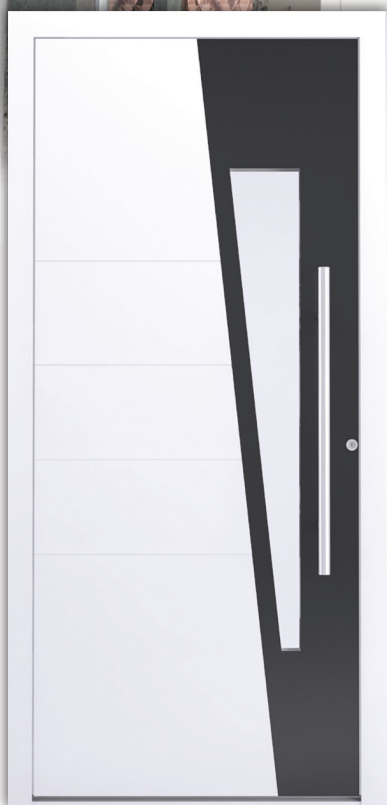

Code: 900
Color: RAL 9016 Matt
Glass: Opaque Glass
External Handle: Bar/Blade