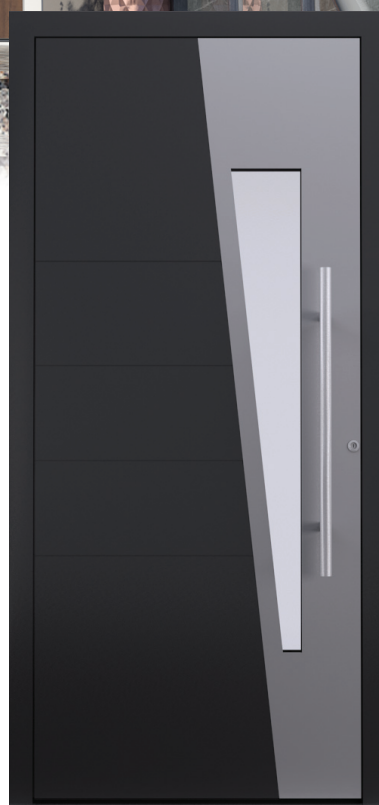

Code: 901
Color: RAL 7016 Text
Glass: Opaque Glass
External Handle: Bar/Blade