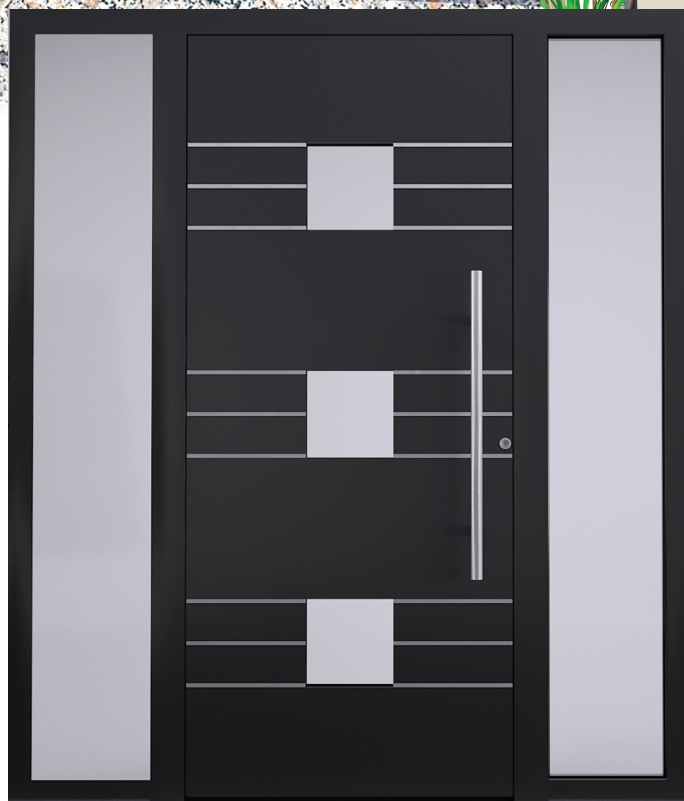

Code: 717
Color: RAL 7016 Text
Glass: Opaque Glass
External Handle: Bar/Blade